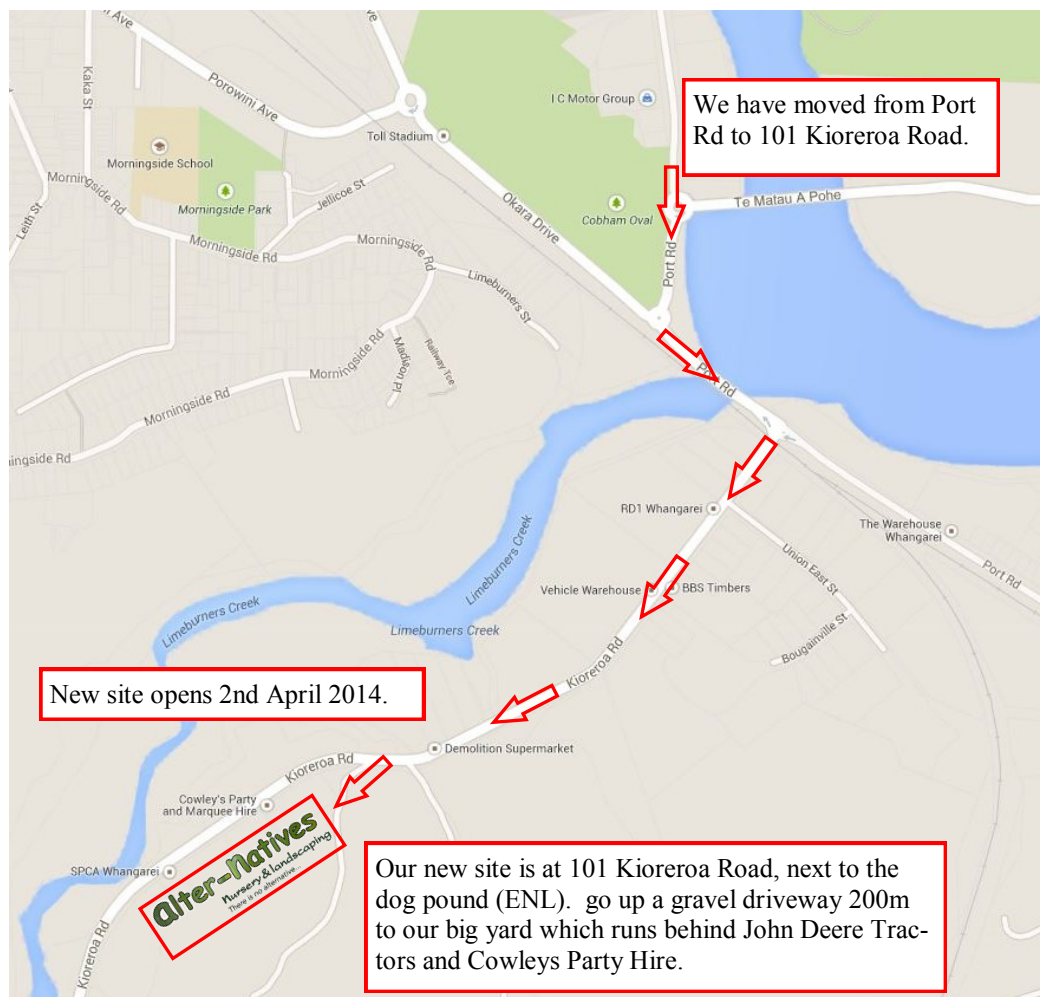

Alter-Natives

Nursery & landscaping
There is no alternative...

Relocation Map and Info.

Our Port Road (Whangarei) yard and our Ormiston Road (Waipu) yard we relocate to our new larger yard at 101 Kioreroa Road (Whangarei). The new yard opens on 2nd April 2014.

Southern Traffic

If you are come from south and out of town, you need to turn right at the first set of lights (this is the lights by Bunnings, Gull Service Station and Harvey Norman are). Travel up Rewarewa Road. This becomes Kioreroa Road. Go past the Waste Transfer Station, SPCA, Cowleys, AB Equipment which is being built, John Deere Tractors. After the dog pound (ENL) turn right up the gravel driveway.